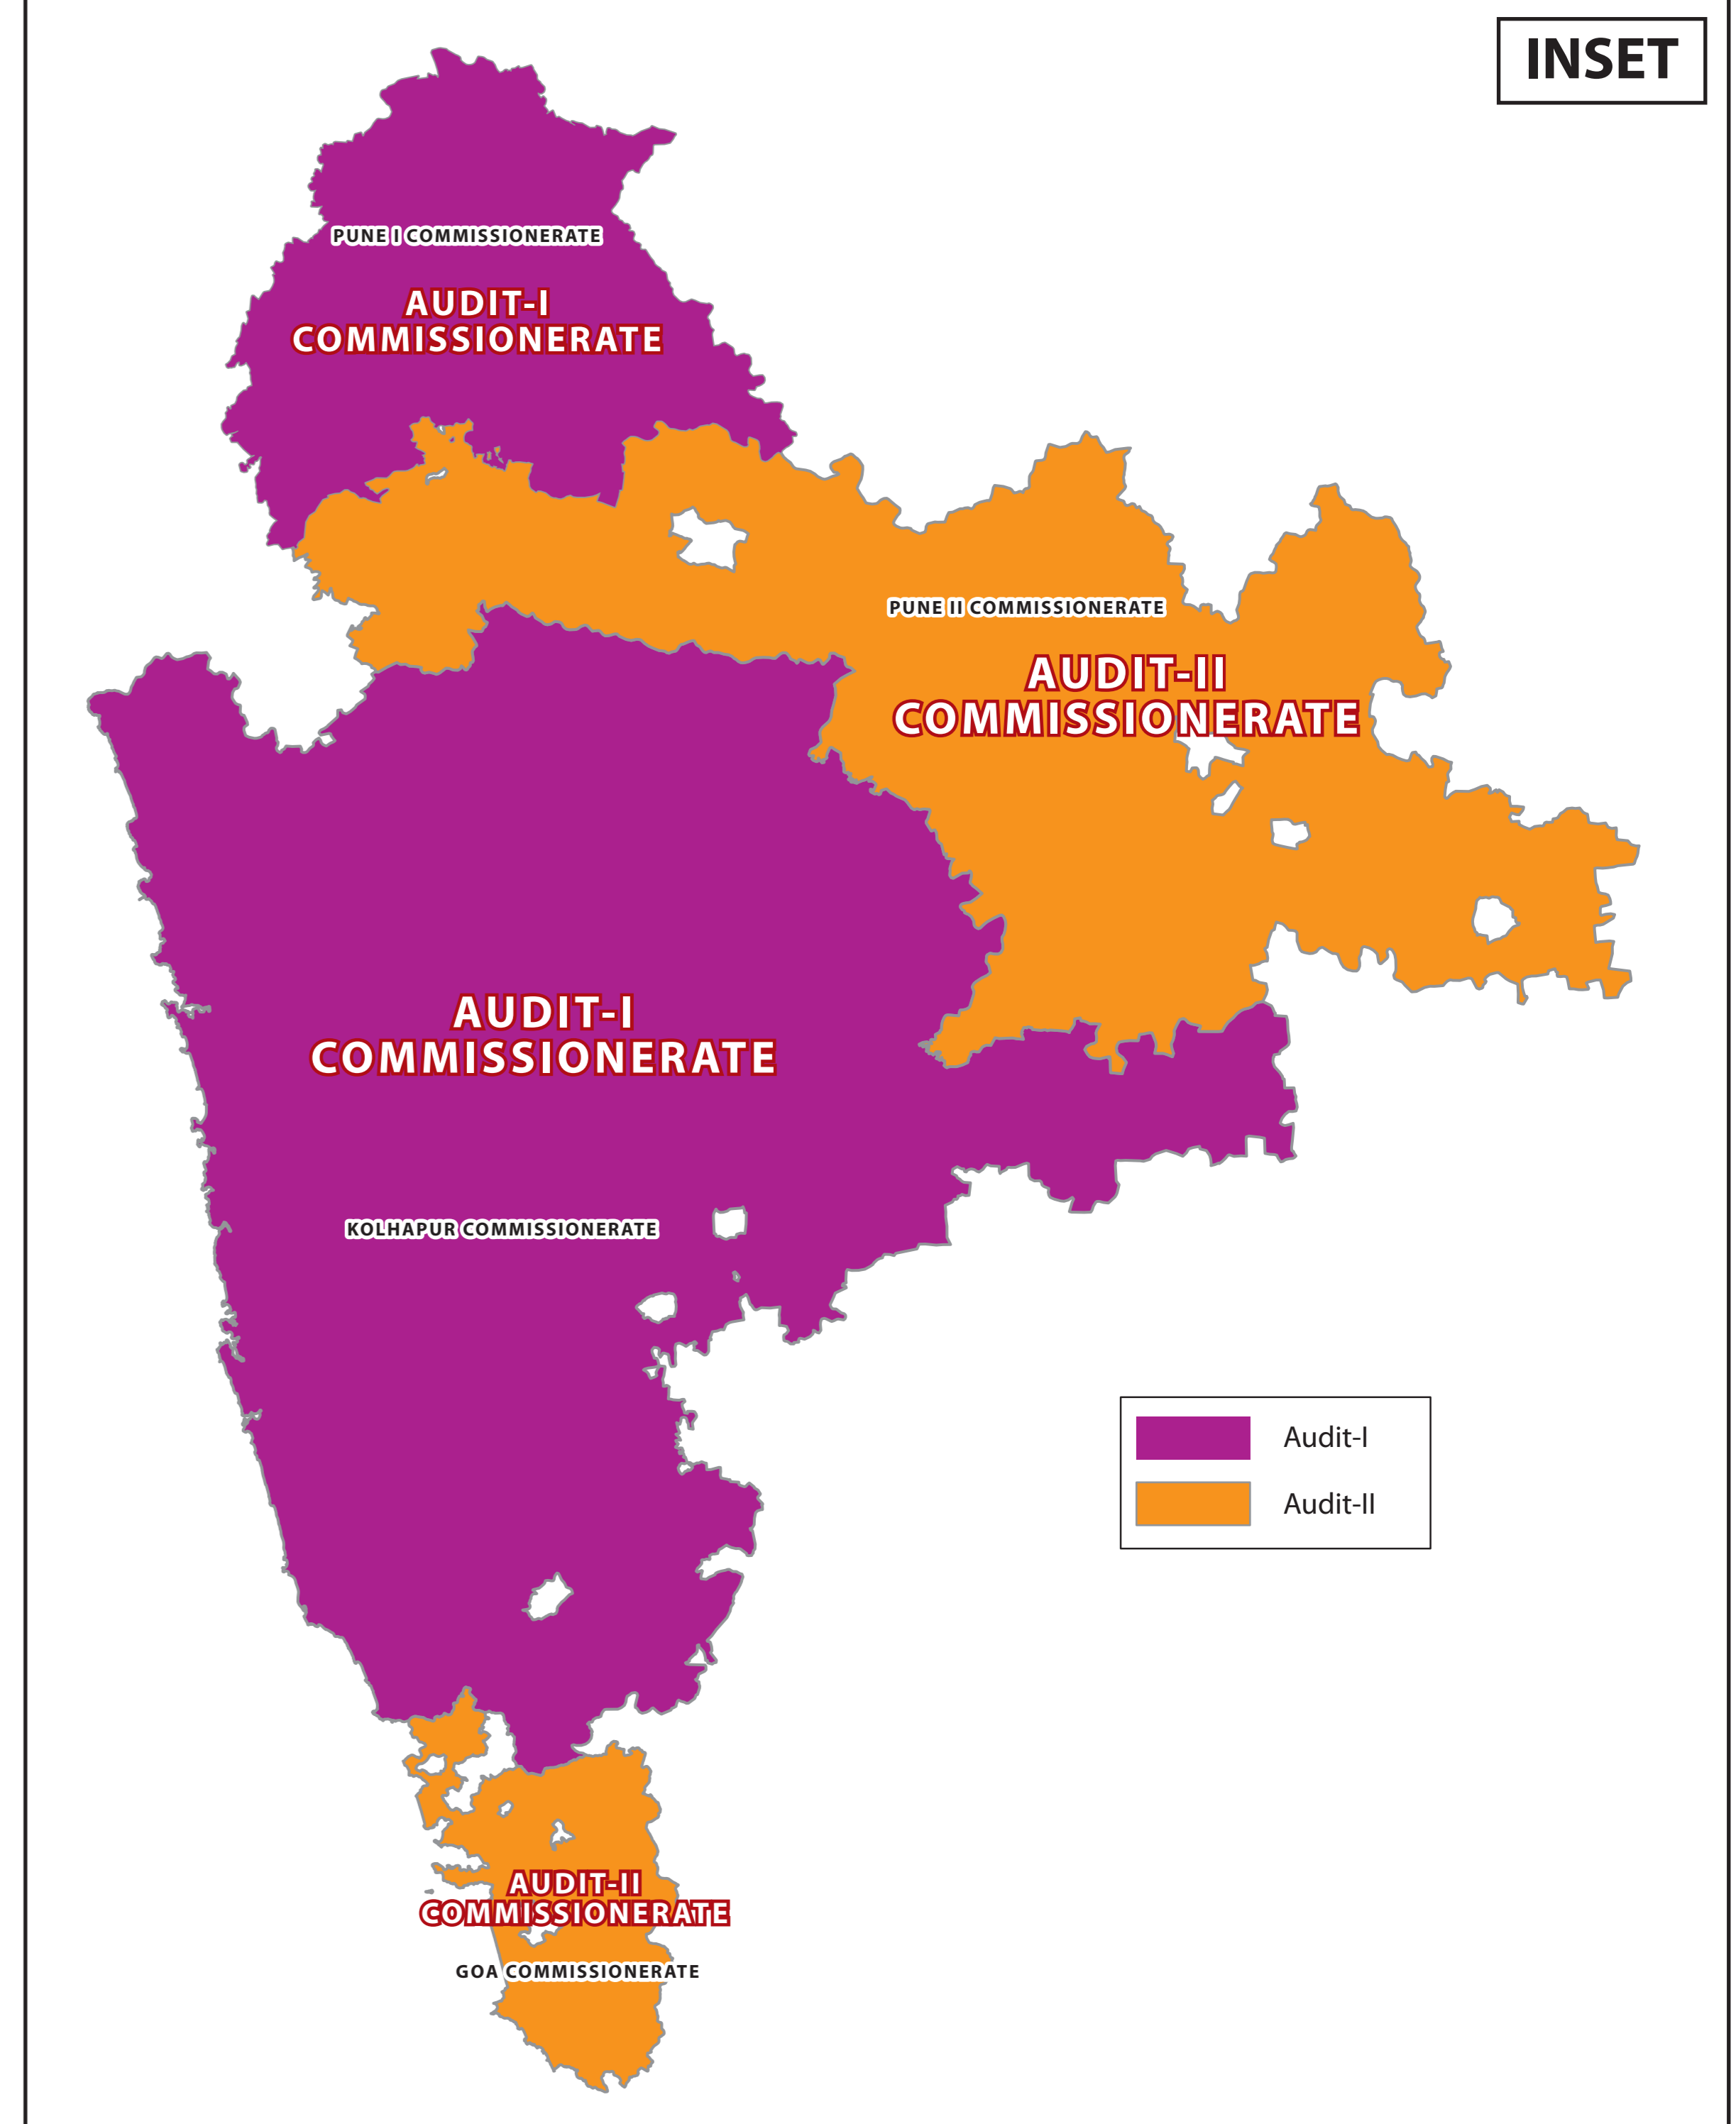

PUNE Zone Map

Map not to Scale

Copyright © 2018 www.mapsofindia.com

LEGEND

- Commissionerate Boundary
- Pincode Boundary